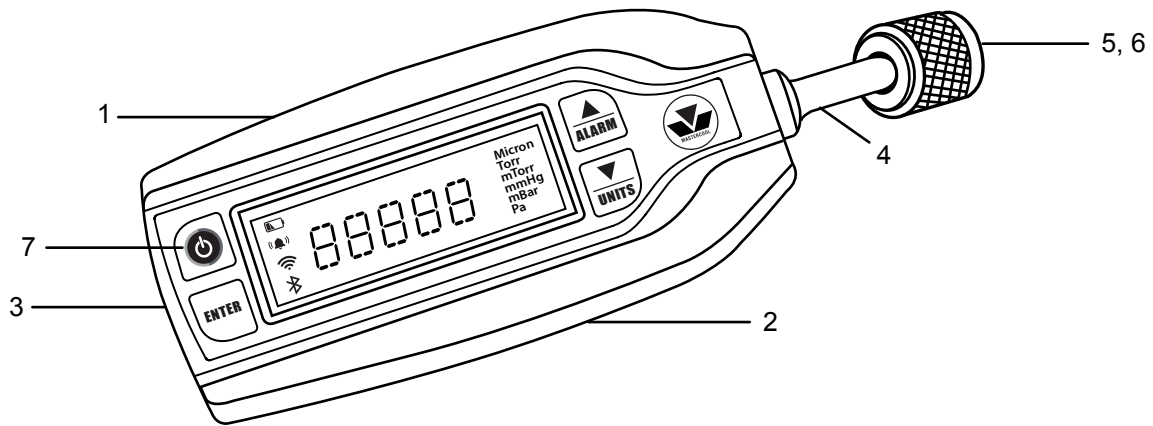

**Mastercool**<sup>®</sup> Inc.  
"World Class Quality"

**DIGITAL VACUUM GAUGE  
WITH BLUETOOTH<sup>®</sup>  
WIRELESS TECHNOLOGY**

**REPAIRABLE PARTS BREAKDOWN  
(98063-BT)**

REF. #	DESCRIPTION	PART #
1.	TOP SHELL	98063-001
2.	BOTTOM SHELL	98063-002
3.	PC BOARD	98063-PC
4.	VACUUM SENSOR COMPLETE	99923-003B-1
5.	GASKET FOR 1/4" FITTING	42010-R
6.	DEPRESSOR FOR 1/4" FITTING	42014
7.	KEYPAD	98063-KEYPAD