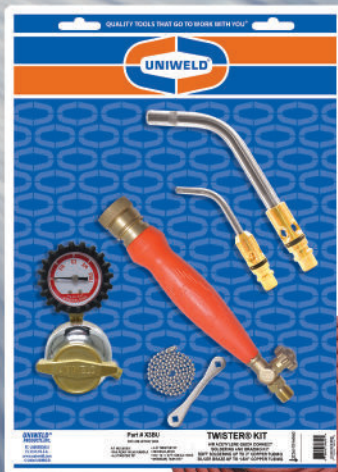

TWISTER® KITS

**GAUGE
WITH
PROTECTIVE
RUBBER
BOOT**

X3BU

	Part#	UPC#	Regulator	Handle	Tips	Carrying Stands	Tanks*
Quick Connect	X3BU	89600	RB Acetylene Regulator	TH6 Quick Connect Handle Rear Control Valve	A-3, A-11 Twister® Tips	w/o	w/o
	X3BUC	89630	RB Acetylene Regulator		A-3, A-11 Twister® Tips	502	w/o
	X3BUCT	89602	RB Acetylene Regulator		A-3, A-11 Twister® Tips	502	"B" Acetylene Tank
	X4BU	89628	RB Acetylene Regulator		A-5, A-14 Twister® Tips	w/o	w/o
	X4BUC	89634	RB Acetylene Regulator		A-5, A-14 Twister® Tips	502	w/o
	X4BUCT	89635	RB Acetylene Regulator		A-5, A-14 Twister® Tips	502	"B" Acetylene Tank
	X5BU	89620	RB Acetylene Regulator		A-5 Twister® Tip	w/o	w/o
	X5BUC	89632	RB Acetylene Regulator		A-5 Twister® Tip	502	w/o
	X5BUCT	89621	RB Acetylene Regulator		A-5 Twister® Tip	502	"B" Acetylene Tank
	X5MCU	89622	RMC Acetylene Regulator		A-5 Twister® Tip	w/o	w/o
	X5MCUC	89633	RMC Acetylene Regulator		A-5 Twister® Tip	512	w/o
	X5MCUCT	89623	RMC Acetylene Regulator		A-5 Twister® Tip	512	"MC" Acetylene Tank
	X6MCU	89603	RMC Acetylene Regulator		A-3, A-11 Twister® Tips	w/o	w/o
	X6MCUC	89631	RMC Acetylene Regulator		A-3, A-11 Twister® Tips	512	w/o
X6MCUCT	89605	RMC Acetylene Regulator	A-3, A-11 Twister® Tips	512	"MC" Acetylene Tank		
X8BU	89629	RB Acetylene Regulator	A-8 Twister® Tip	w/o	w/o		

Regulators fitted with protective rubber gauge boots. Kits include H12 12.5 ft. Acetylene Hose, W05 Tank Key with chain. *Tanks shipped Empty.